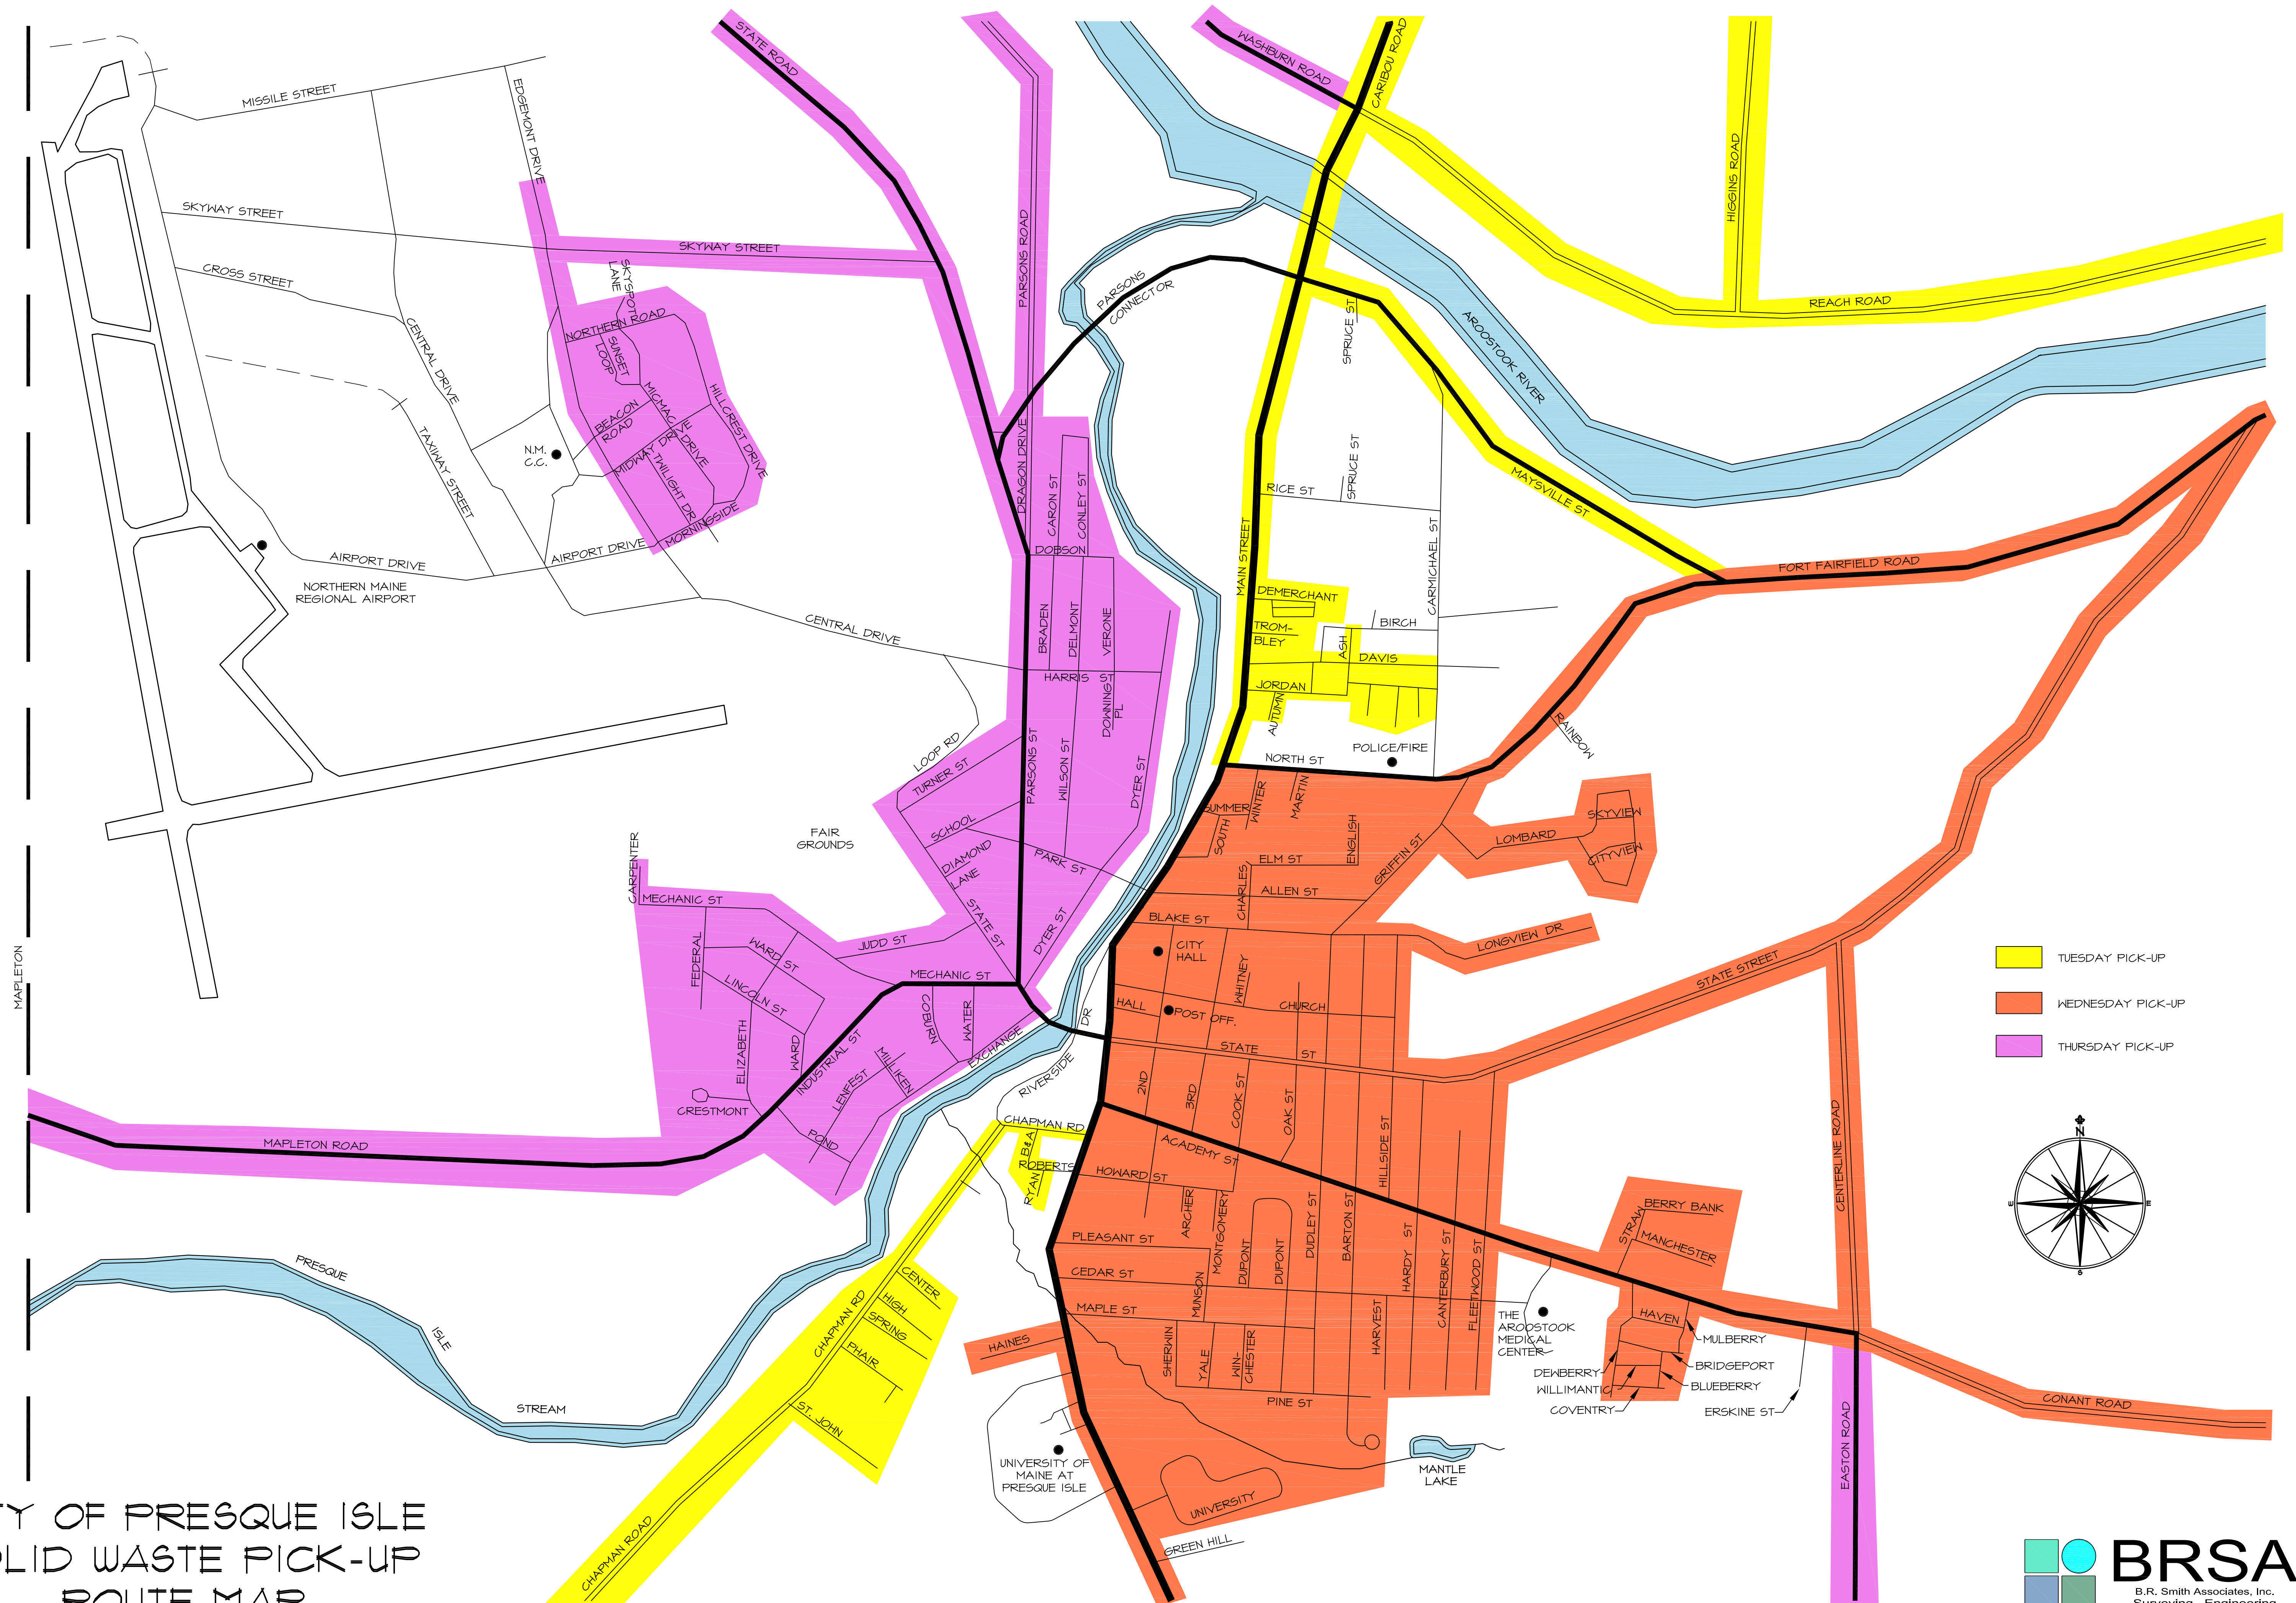

CITY OF PRESQUE ISLE SOLID WASTE PICK-UP ROUTE MAP

- TUESDAY PICK-UP
- WEDNESDAY PICK-UP
- THURSDAY PICK-UP